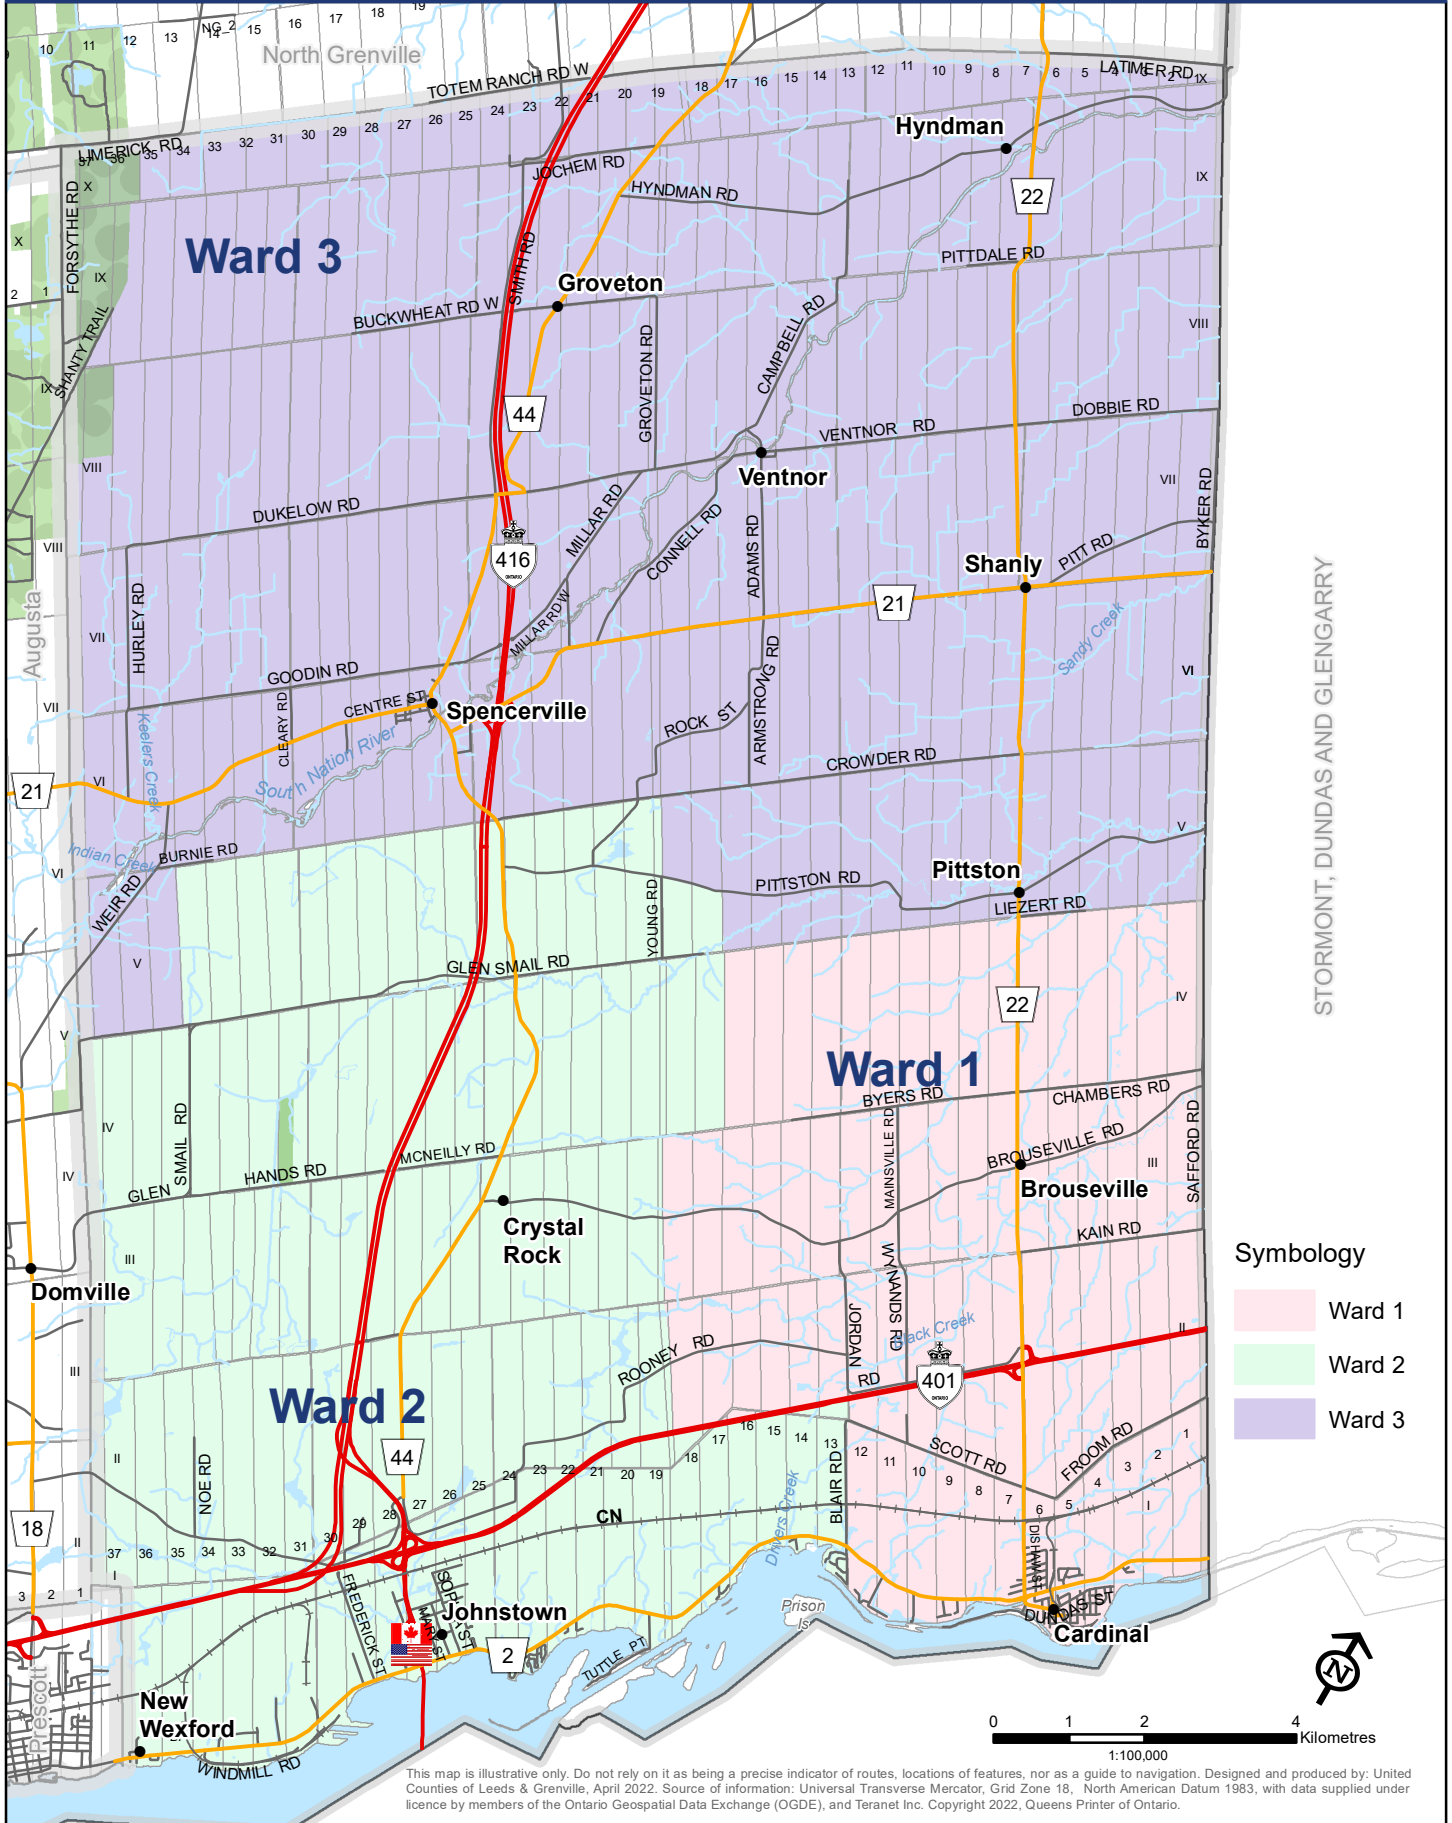

EDWARDSBURGH CARDINAL WARDS